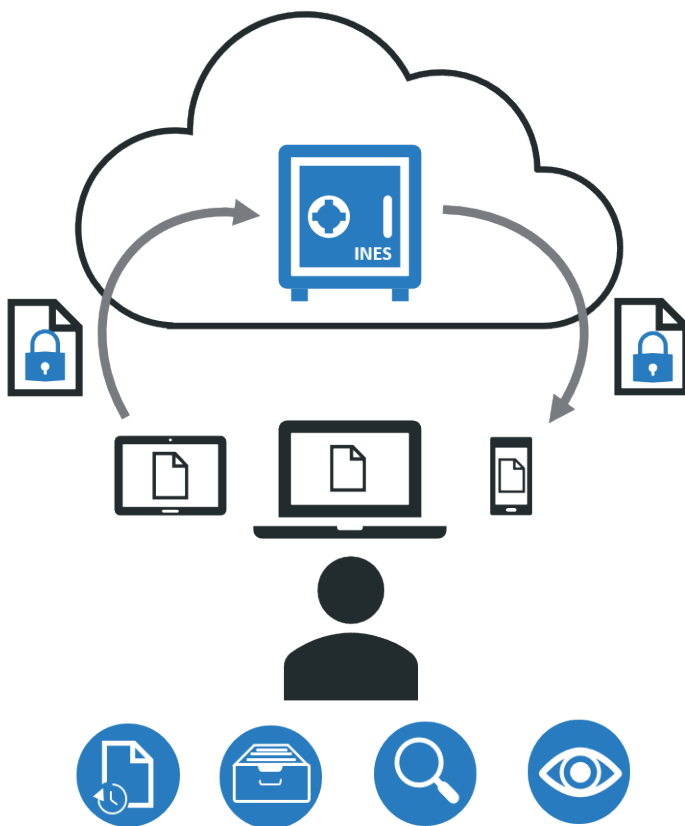

Protect & Store

Your digital safe

PROTECT & STORE allows you to protect your company's sensitive data in a real digital safe. Your data is secured.

Simple and easy solution

Upload and search your files through an intuitive GUI. Each file is linked to an "owner" user. User has only access to authorized documents. Keep all your business data in a single secured place.

Traceability

Admin has an overview of each operation (encryption, uploads/downloads, users, etc.), without having access to the data.

Benefits

- Quick to set up.
- Secured: resistant to brute force decoding attempts.
- Not greedy in resources.
- Adapted to any structure.

INES technology

INES is a symmetric cryptography solution based on random functions randomly distributed developed by JLMorizur Engineering. 3 security modes and 4 encryption levels. Double factor authentication and private key available.

Features

- 3 security modes available
- 4 levels of encryption per mode
- No plugin to download
- File version management
- File classification management
- Search
- Preview
- Suitable for any type of file
- Traceability of operations