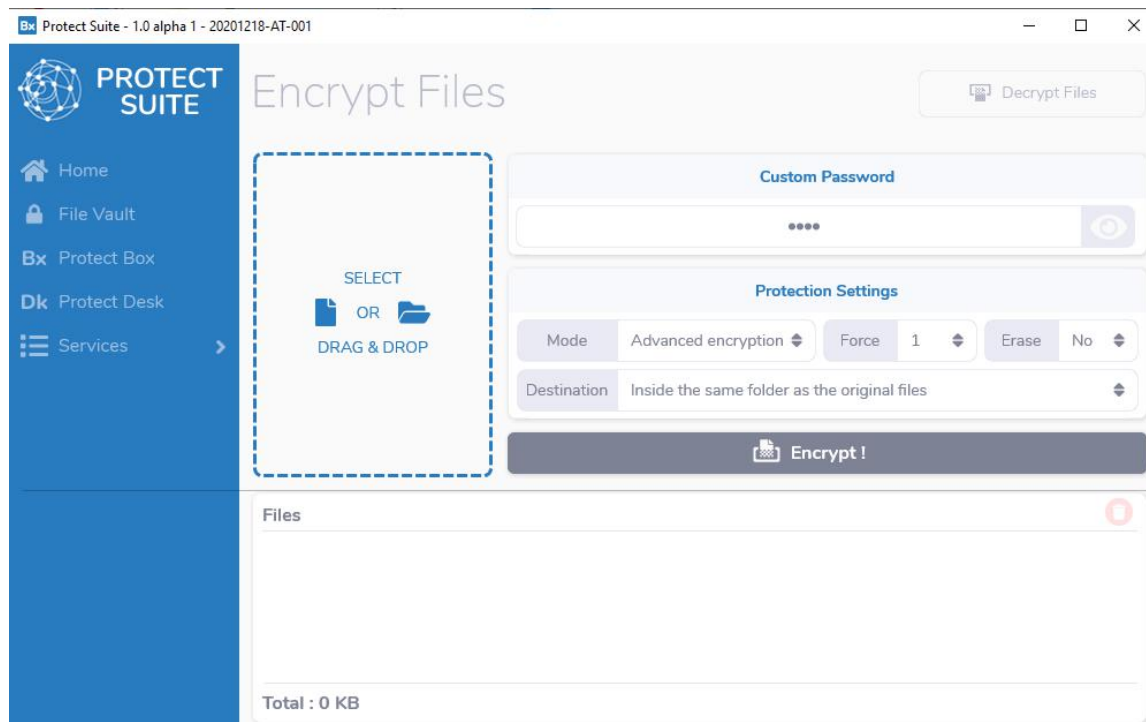

## Encryption solution

Secure your data with INES technology, an advanced encryption solution.

Protect Box allows the encryption of any file or workspace and ensures its confidentiality.

## Digital safe

Protect Box provides a secure digital safe for more confidentiality.