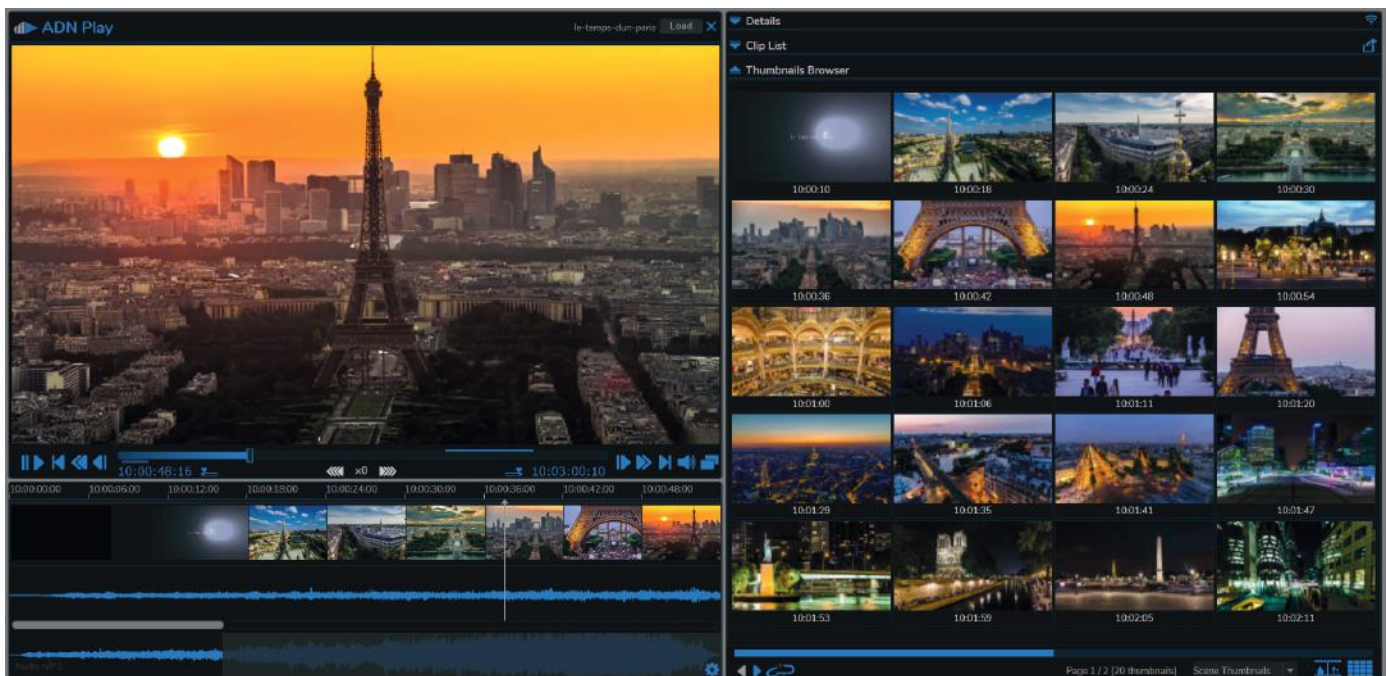

ADN Play

Web player

DASH embedded to be by your side everywhere! View and edit from any place. Adaptive dynamic network brings you the best quality regarding to available bandwidth.

Web NLE

Absolute or relative timecode to navigate. CTL included.

ADN Play combines linear and non linear editing.

Storyboard and scene change features available.

Audio wave form

Audio wave form makes navigation simple!

Fits to your system

ADN Play is opened to third part systems (Isis Interplay, Final Cut, Premiere, Xedio, Edius...). Through ClipList feature, select and send EDL.

Audio tracks

Audio multichannels supported. Up to 8 AES. Select your audio track easily.

Features

- Frame accurate
- VTR emulation
- Absolute or relative timecode
- CTL
- While mode
- Storyboard (scene changes)
- EDL
- Remote control
- Subtitling
- Up to 8 AES
- Audio waveforms
- XML and BXF metadatas